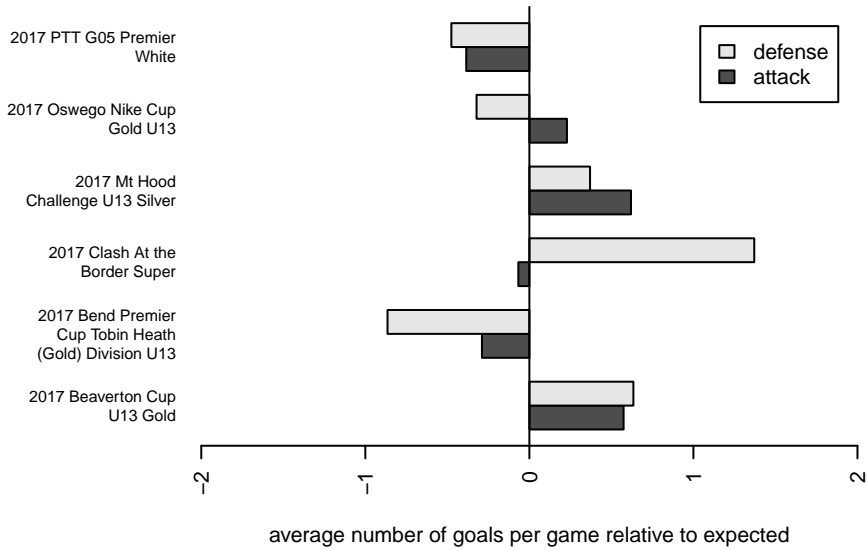

Performance relative to 13 month average