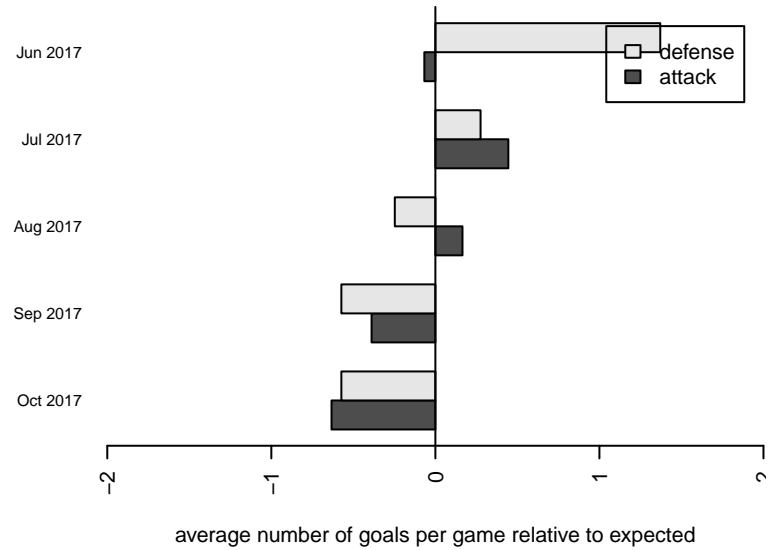

Performance relative to 13 month average