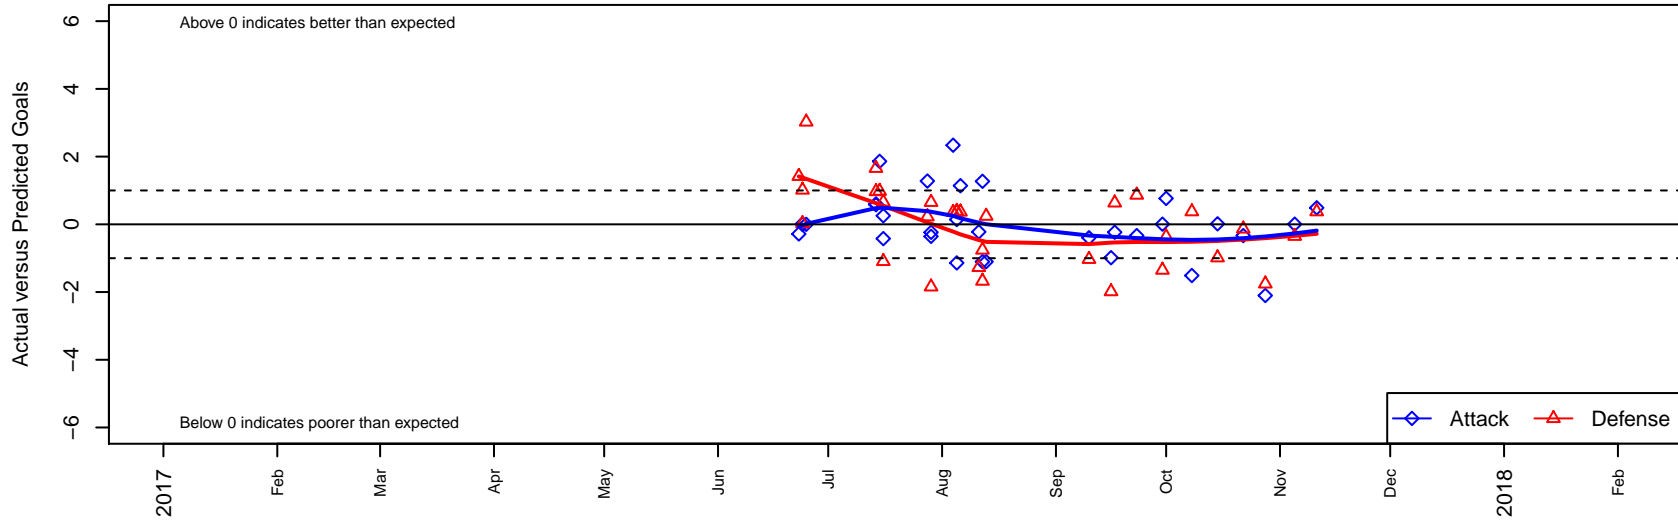

Westside Timbers Copa TS G05

Westside Timbers
 Beaverton, OR
 G05 total strength=985
 attack=1.59 defense=2.25
 fall league = PTT G05 Premier White

alt names used:
 Westside Timbers 05G Copa TS
 WESTSIDE TIMBERS 05G COPA TS
 WESTSIDE TIMBERS 05G COPA TS (OR)
 WESTSIDE TIMBERS 05G COPA TS (OR)
 WT 05G Copa TS
 WT 05G Copa TS

Venues played:
 2017 Clash At the Border Super
 2017 Beaverton Cup U13 Gold
 2017 Oswego Nike Cup Gold U13
 2017 Mt Hood Challenge U13 Silver
 2017 Bend Premier Cup Tobin Heath (Gold) Div
 2017 PTT G05 Premier White

Westside Timbers Copa TS G05
 Dots are actual minus expected GF (blue circles) and GA (red triangles).
 Blue line is smoothed change in attack strength. Red is smoothed change in defense strength.

**attack and defense variance (black dot)
relative to other teams
and top 10 in region**