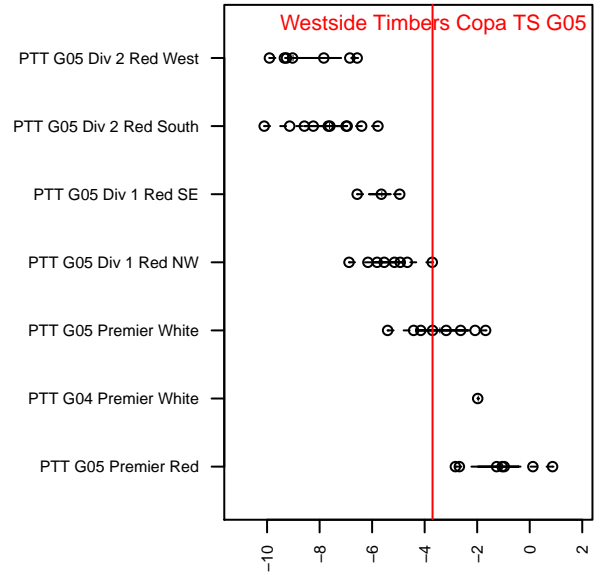

**attack and defense rating
relative to others at age
and all opponents in last 13 months**